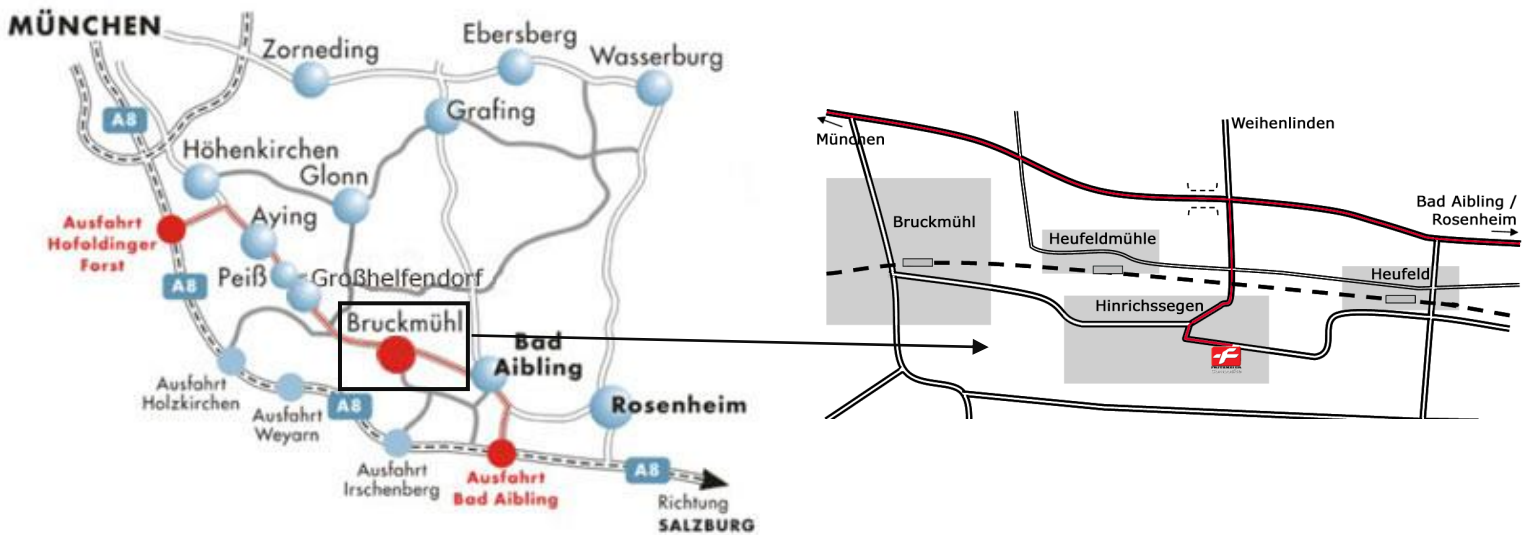

Location Sketch – Your way to us:

Coming from Munich:

A8 in direction „Salzburg“ until exit „Hofoldinginger Forst“
 Turn left in direction „Aying“
 Near Aying after appr. 6km you reach a crossing, turn right in direction “Bad Aibling/ Rosenheim”
 Appr. 25 km to “Heufeld”, signed

Coming from Salzburg/Innsbruck:

A8 in direction „München“ until exit „Bad Aibling“
 Turn left in direction „Bad Aibling“
 Then always stay on the country road 2078 in direction „München“
 After appr. 10 km you reach “Heufeld”, signed